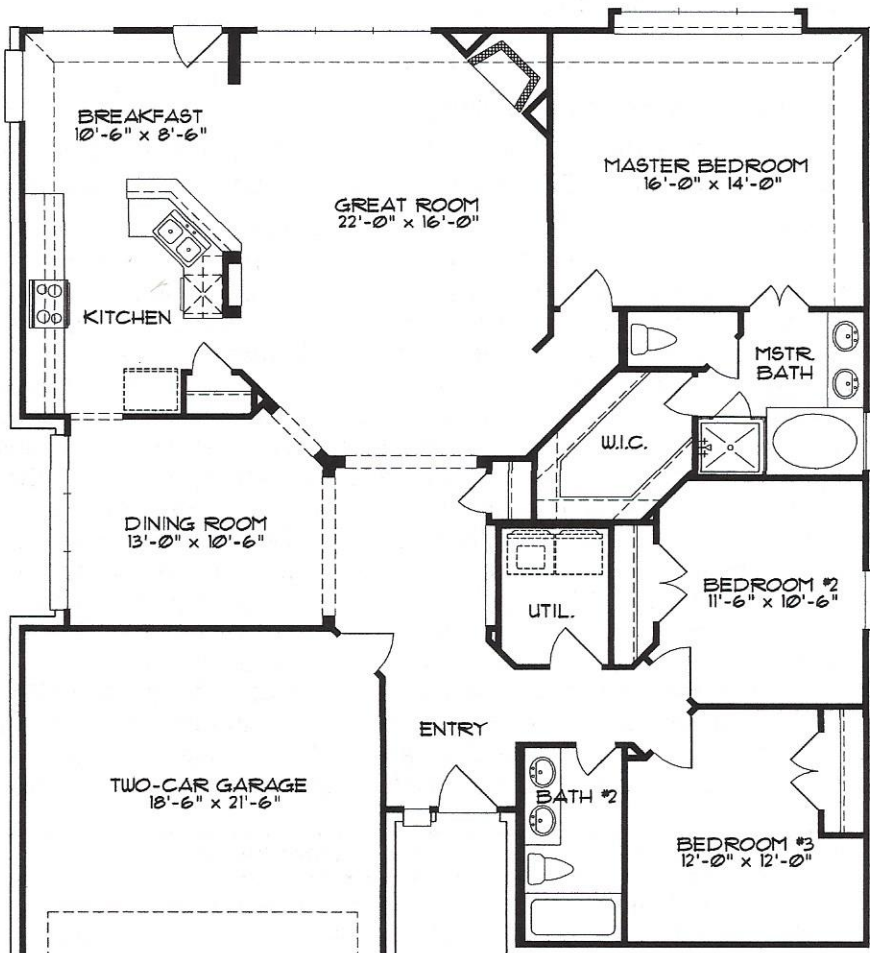

Walter Alan

AUSTIN

HOMES, INC.

FIRST FLOOR	1771
TOTAL LIVING AREA	1771
GARAGE	445
PORCH	72
TOTAL NON LIVING AREA	517
TOTAL COVERED AREA	2288

Room sizes are approximate. Floor plans shown are the artist's conception.
 Walter Alan Homes reserves the right to change or modify design, features, products or price without notice.