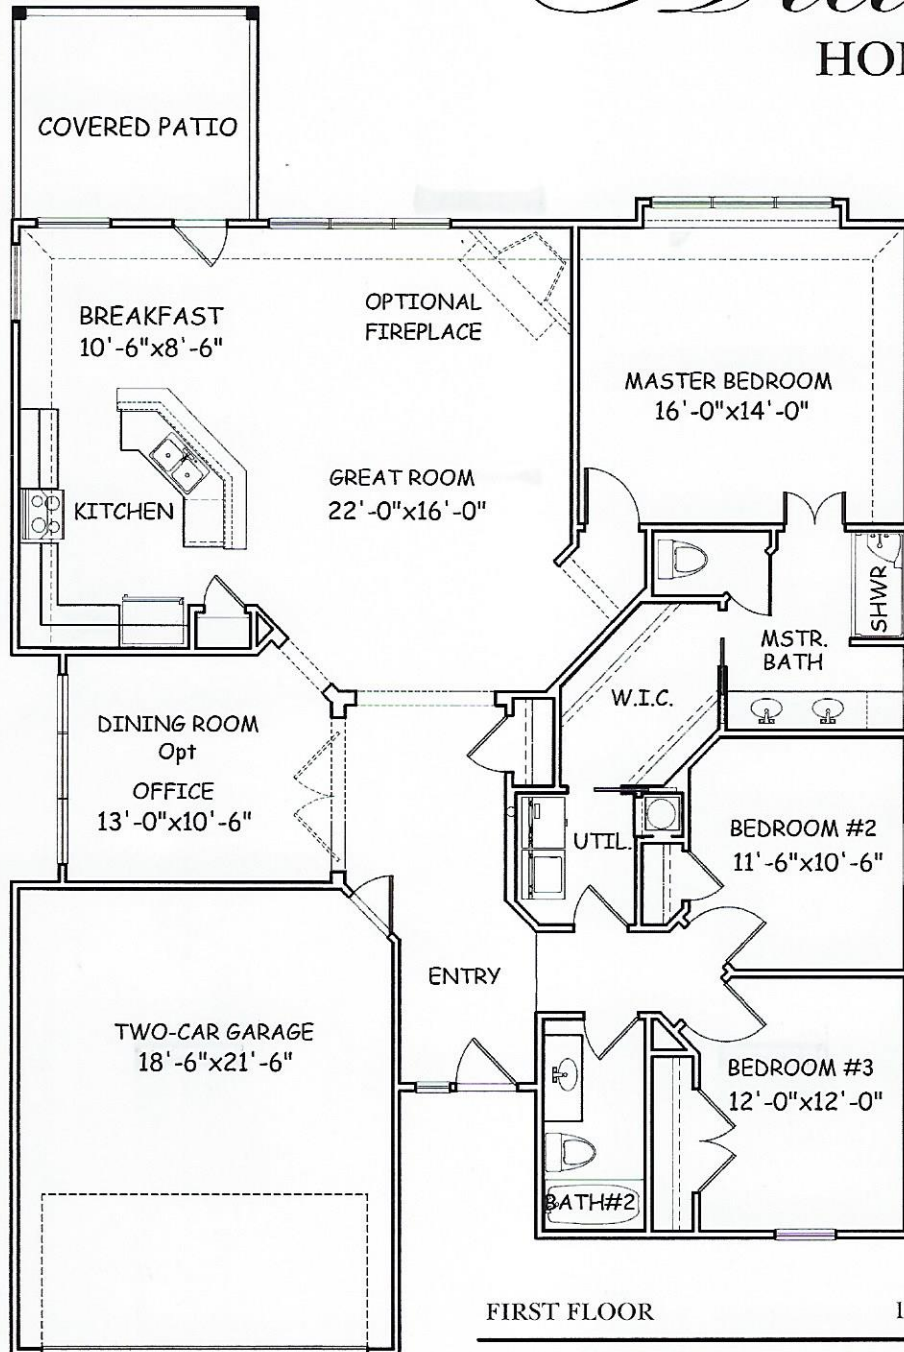

OZARK

Walter Alan

HOMES, INC.

FIRST FLOOR	1771
TOTAL LIVING AREA	1771
GARAGE	445
PORCH	72
TOTAL NON LIVING AREA	517
TOTAL COVERED AREA	2288

Room sizes are approximate. Floor plans shown are the artist's conception.
Walter Alan Homes reserves the right to change or modify design, features, products or price without notice.