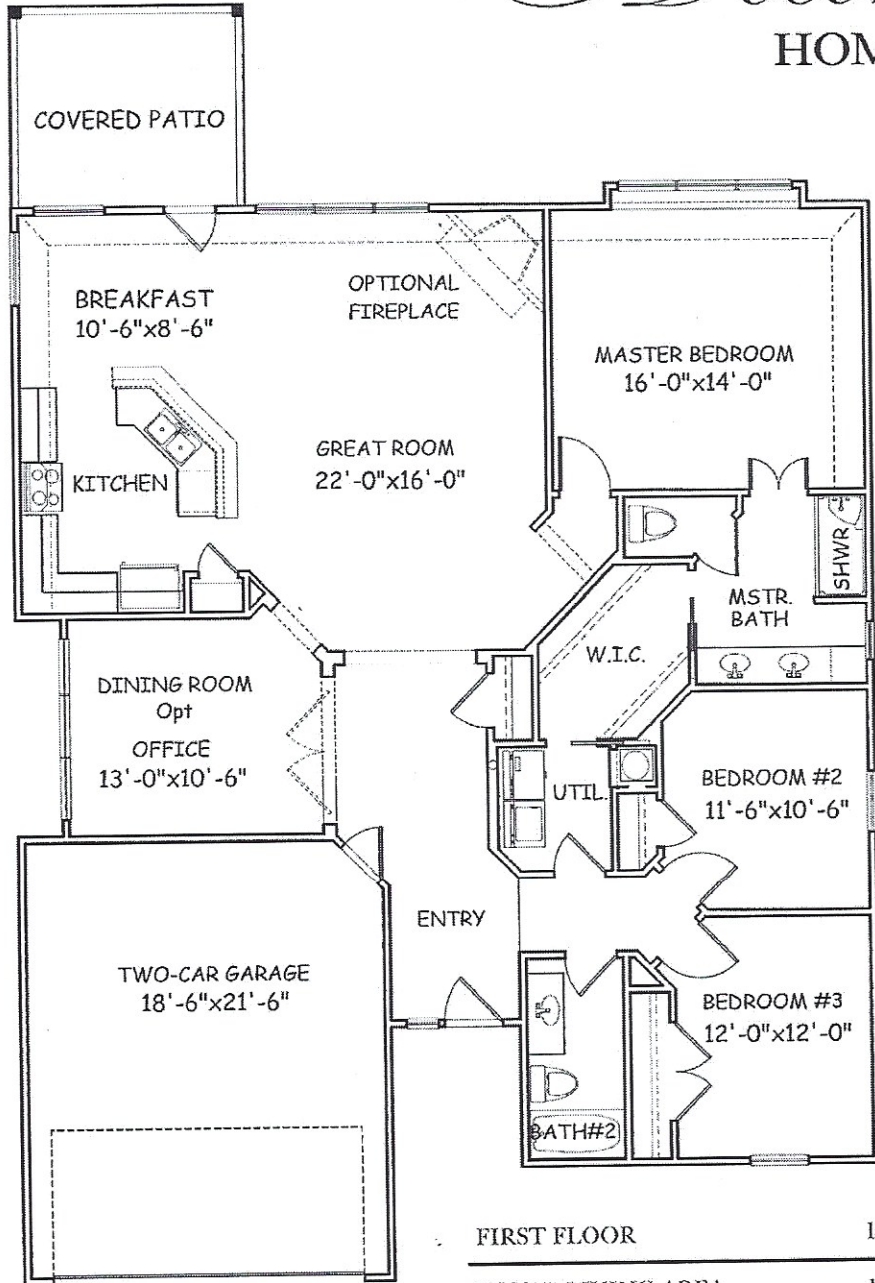

OZARK

Walter Alan

HOMES, INC.

FIRST FLOOR	1771
TOTAL LIVING AREA	1771
GARAGE	445
PORCH	72
TOTAL NON LIVING AREA	517
TOTAL COVERED AREA	2288

Room sizes are approximate. Floor plans shown are the artist's conception.
Walter Alan Homes reserves the right to change or modify design, features, products or price without notice.